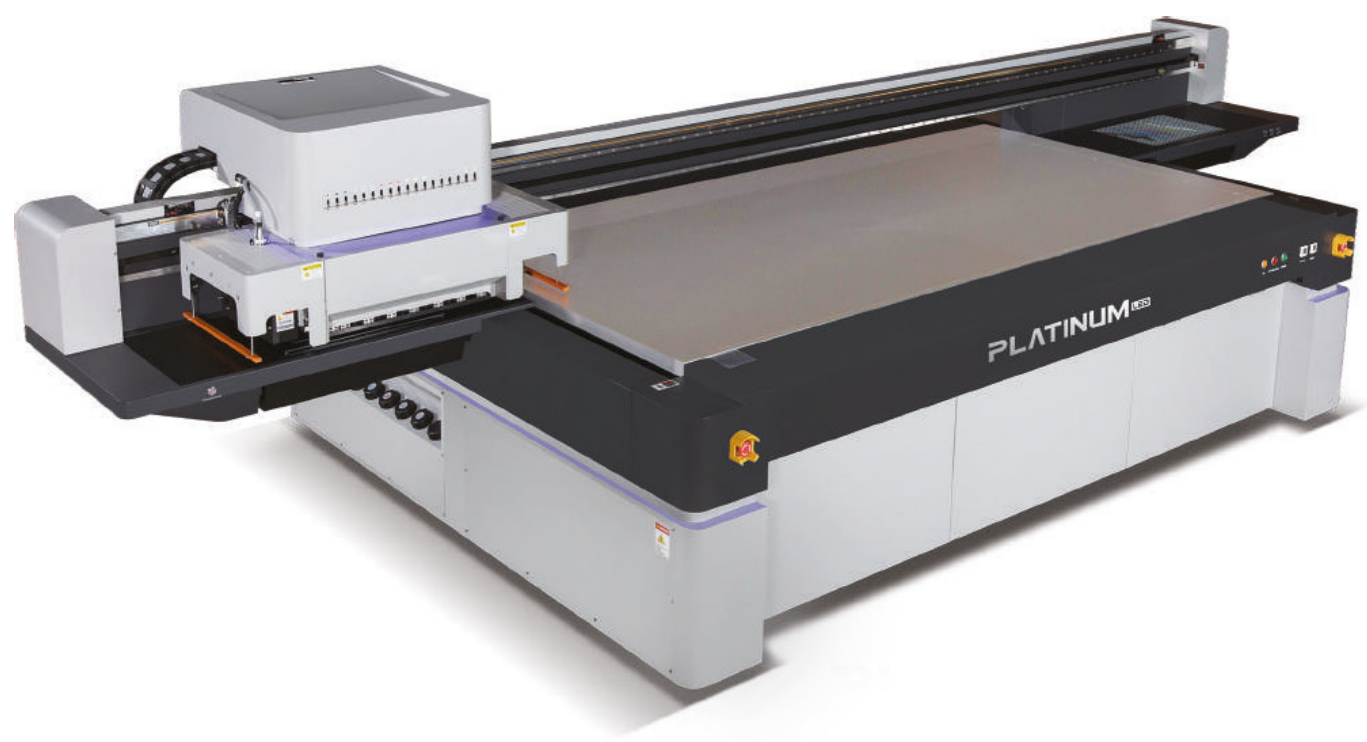

2880
dpi

KC Printer

KYOCERA | RICOH | KONICA MINOLTA