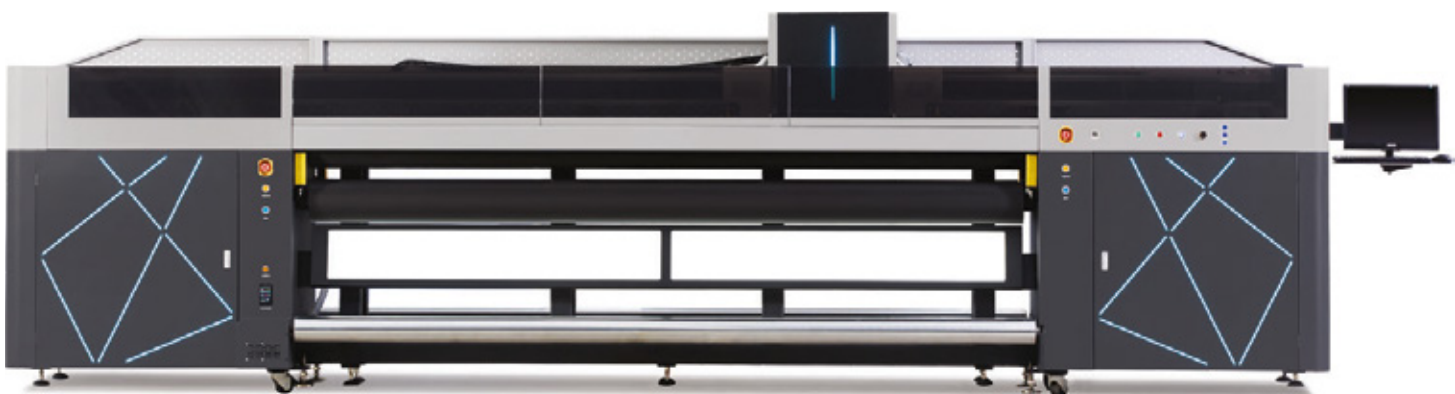

2880
dpi

QR Printer 3300/5300

DESIGN
NEW
VISION

PLATINUM SERIES

0800 368 9289
sales@liyu-uk.com
www.platinum-uv.com

QR Printer 3300/5300

Technical Specifications

Printing Heads	Konica Minolta 1024i - Ricoh Gen5/Gen6 - Kyocera
Printhead Quantity	16 (Max.) - 8 (Max.) - 6 (Max.)
Drop Volume	6 Pl. - 13 Pl. - 7Pl. - 5Pl. - 3,5 Pl.
Color Scale	CMYK + White Varnish + Lc + Lm
INK Type	LED
Drying System	UV Curing - LED Curing
Print Width	3300mm - 5300mm
Print Table Size	3400mm - 5400mm
Print Resolution	2880 dpi - 1200 dpi - 2400 dpi
Printing Speed Up to	150 m ² /h
RIP Software	Photo Print -Caldera (Opt.)
Printing interface	PCIE System
Power Requirement	230v (+/-) / 32A / 50HZx2
Machine Size	6412 mm x 1620 mm 2100 mm - 8700 mm x 1620 mm 1971 mm
Machine Weight	2800 kg. - 5500 kg.